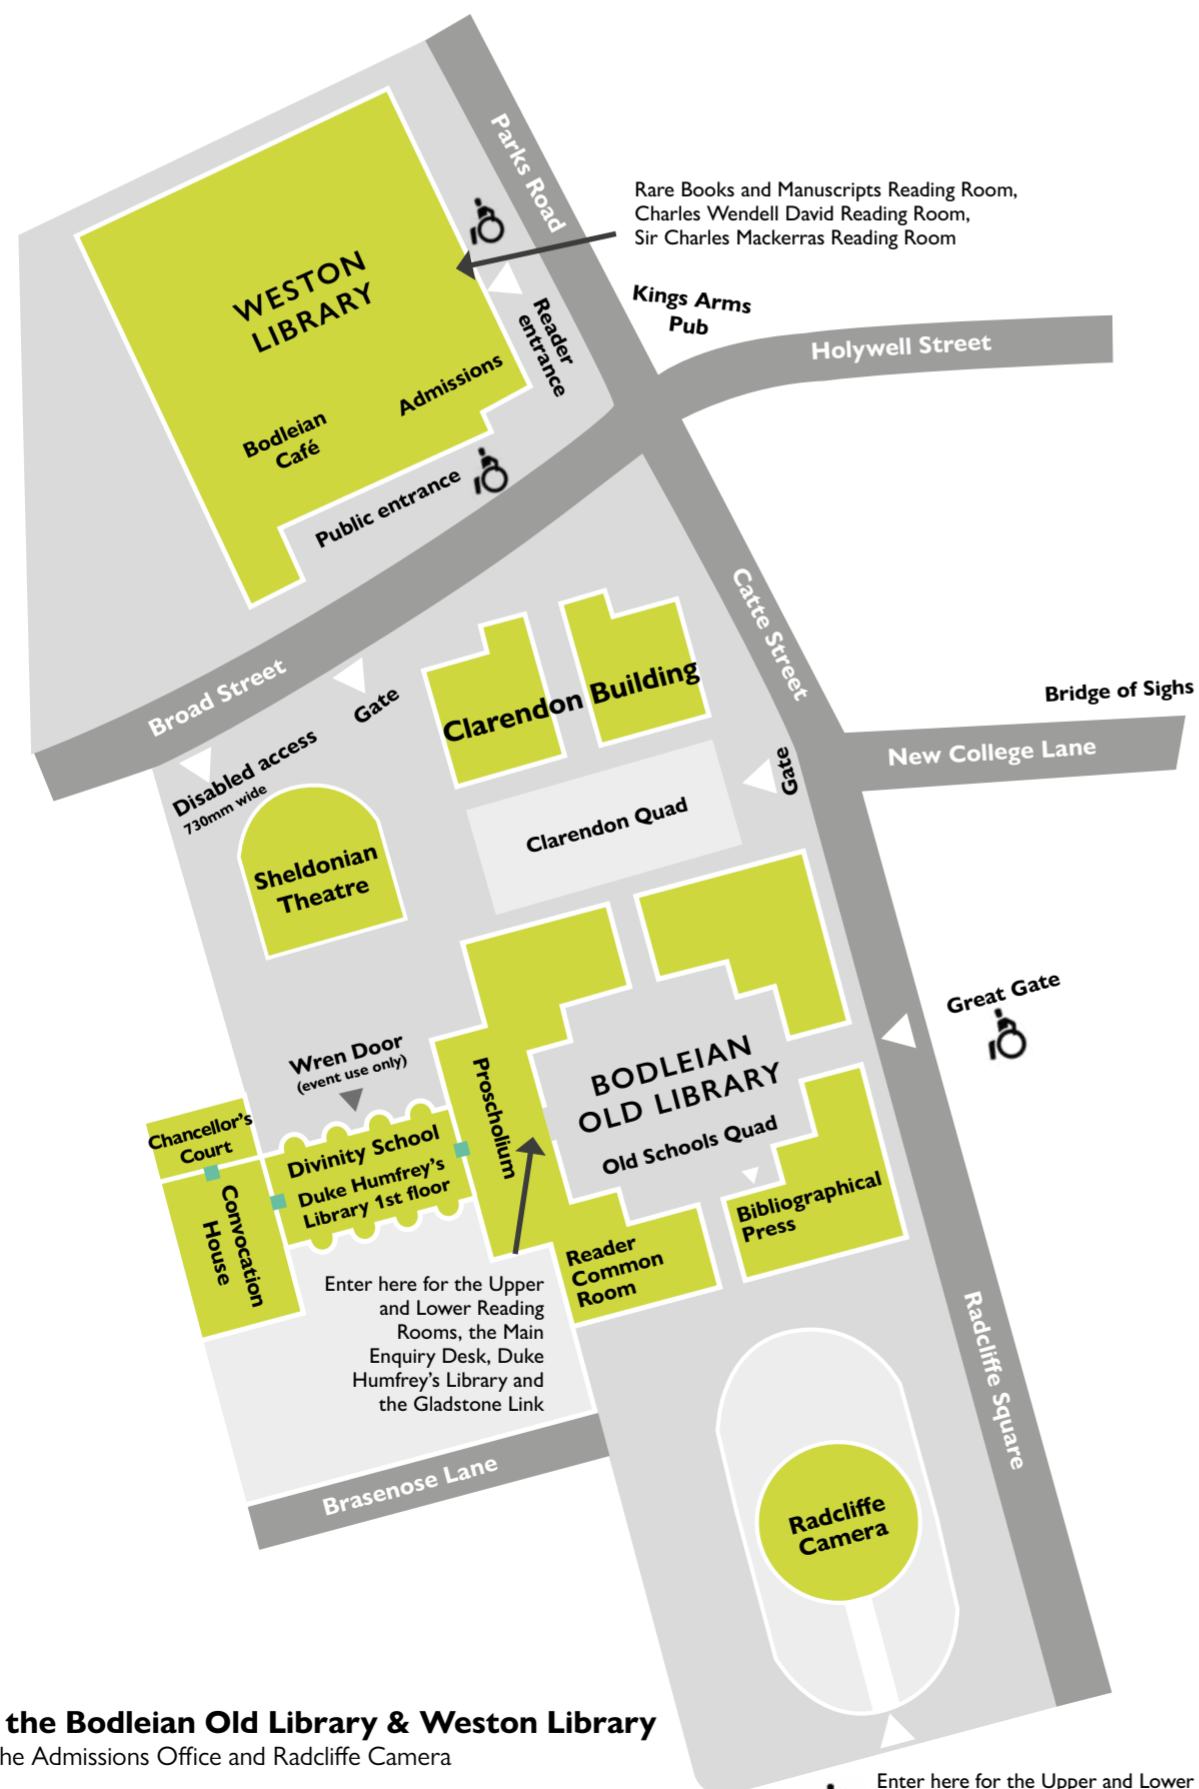

Plan of the Bodleian Old Library & Weston Library
including the Admissions Office and Radcliffe Camera

LIBRARY INFORMATION AND OPENING HOURS

Welcome to the Bodleian Libraries. There's plenty of choice of where to study and library staff are available to support your studies and research. Watch our Welcome Video to learn more www.bodleian.ox.ac.uk/welcome

For libraries' opening hours, contact details, and further information, please see www.bodleian.ox.ac.uk

Subject and research guides can be found at libguides.bodleian.ox.ac.uk

SOLO

Use SOLO to search for printed and electronic books, journals and other materials in Oxford Libraries. SOLO covers the Bodleian Libraries and most College and other Libraries associated with the University. To access SOLO visit solo.bodleian.ox.ac.uk or for more information see libguides.bodleian.ox.ac.uk/solo

DATABASES & EJOURNALS

Databases may be accessed via SOLO or from the Databases A-Z which lets you browse lots of databases by subject and highlights new/trial databases libguides.bodleian.ox.ac.uk/az.php Individual e-journals may be accessed via SOLO or from BrowZine at browzine.com/libraries/1704/subjects. From the BrowZine website choose your library 'Bodleian Libraries (University of Oxford)', sign in with your Single Sign On, then search for journals, browse content and access articles.

BODLEIAN iSkills

Bodleian Libraries run a range of workshops in information discovery and scholarly communications. Workshops cover search skills, reference management tools such as RefWorks, current awareness, measuring impact, open access publishing, research data management and more. For full details check the timetable at www.bodleian.ox.ac.uk/ask/workshops

ASK A LIBRARIAN

ASK A LIBRARIAN

Use our live chat service or email Reader Services to get help with any problems or questions you have about using the libraries. For full details see www.bodleian.ox.ac.uk/ask